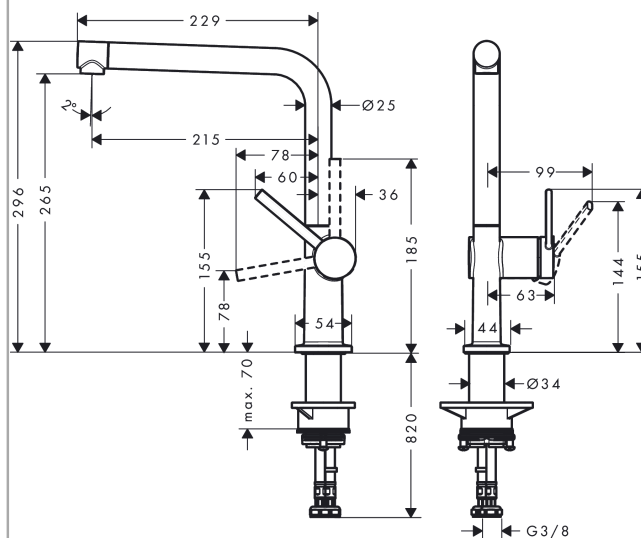

Talis M54

Single lever kitchen mixer 270, 1jet

Surfaces: **Stainless Steel Finish** Article Number: **72840800**

Description

product features

- ComfortZone 270
- I-spout
- swivel range adjustable in 4 steps 60°, 110°, 150° or 360°
- laminar spray
- connection dimension: DN15
- maximum flow rate at 3 bar: 8,4 l/min
- ceramic cartridge
- connection type: G 3/8 connections
- temperature limitation adjustable
- suitable for continuous flow water heaters
- tap hole with Ø 35 mm required

Technology

Design awards

reddot winner 2020

Product image

Scale drawing

Flowchart

Talis M54
Single lever kitchen mixer 270, 1jet
 Surfaces: **Stainless Steel Finish** Article Number: **72840800**

Exploded Drawing

Year of production: >12/19

Talis M54**Single lever kitchen mixer 270, 1jet**Surfaces: **Stainless Steel Finish** Article Number: **72840800****Spare part list**

Year of production: >12/19

Pos.	Description	Article Number	Price	PU
1	spout cpl.	93758800	-	1
2	screw	97662000	-	1
3	spray former	93748000	-	1
4	service tool	93750000	-	1
5	O-Ring 14x2,5	98189000	-	1
6	axialring	97558000	-	1
7	handle	93736800	-	1
8	hollow set screw M5x5	98446000	-	1
9	screw cover	93735610	-	1
10	flange	93737800	-	1
11	nut	93738000	-	1
12	cartridge, assy	93760000	-	1
13	O-ring 36x3	98052000	-	1
14	support	97523000	-	1
15	fixing set (Ø 34)	95049000	-	1
16	lever collar	97548000	-	1
17	connection hose 900 mm M8x0,75 G3/8	93746000	-	1
18	O-ring 6,6x1,6	93019000	-	1