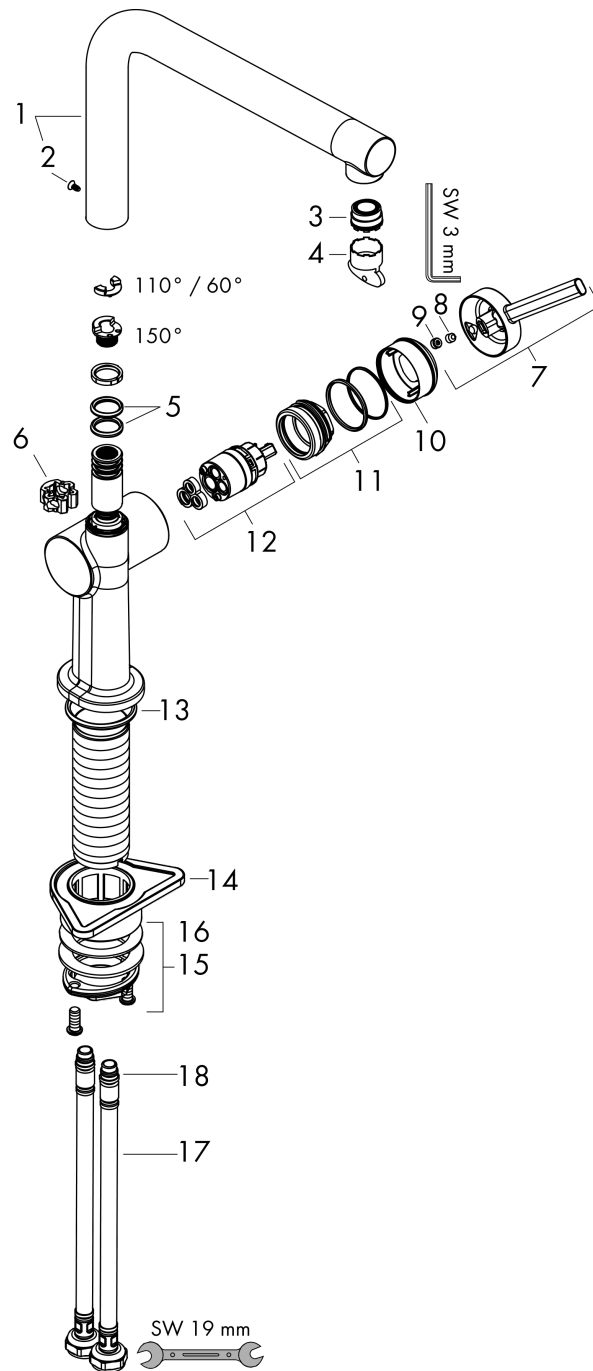

Talis M54

Single lever kitchen mixer 270, 1jet

Surfaces: **Stainless Steel Finish** Article Number: **72840800**

Description

product features

- ComfortZone 270
- I-spout
- swivel range adjustable in 4 steps 60°, 110°, 150° or 360°
- laminar spray
- connection dimension: DN15
- maximum flow rate at 3 bar: 8,4 l/min
- ceramic cartridge
- connection type: G 3/8 connections
- temperature limitation adjustable
- suitable for continuous flow water heaters
- tap hole with Ø 35 mm required

Technology

Design awards

reddot winner 2020

Product image

Scale drawing

Flowchart

Talis M54
Single lever kitchen mixer 270, 1jet
 Surfaces: **Stainless Steel Finish** Article Number: **72840800**

Exploded Drawing

Year of production: >12/19

Talis M54**Single lever kitchen mixer 270, 1jet**Surfaces: **Stainless Steel Finish** Article Number: **72840800****Spare part list**

Year of production: >12/19

Pos.	Description	Article Number	Price	PU
1	spout cpl.	93758800	-	1
2	screw	97662000	-	1
3	spray former	93748000	-	1
4	service tool	93750000	-	1
5	O-Ring 14x2,5	98189000	-	1
6	axialring	97558000	-	1
7	handle	93736800	-	1
8	hollow set screw M5x5	98446000	-	1
9	screw cover	93735610	-	1
10	flange	93737800	-	1
11	nut	93738000	-	1
12	cartridge, assy	93760000	-	1
13	O-ring 36x3	98052000	-	1
14	support	97523000	-	1
15	fixing set (Ø 34)	95049000	-	1
16	lever collar	97548000	-	1
17	connection hose 900 mm M8x0,75 G3/8	93746000	-	1
18	O-ring 6,6x1,6	93019000	-	1