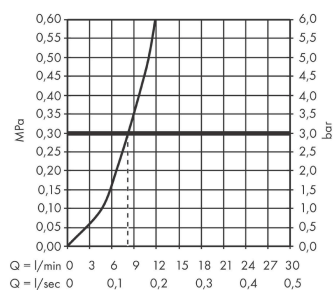

Talis M54

Single lever kitchen mixer 270, 1jet

Surfaces: **Stainless Steel Finish** Article Number: **72840800**

Description

product features

- ComfortZone 270
- I-spout
- swivel range adjustable in 4 steps 60°, 110°, 150° or 360°
- laminar spray
- connection dimension: DN15
- maximum flow rate at 3 bar: 8,4 l/min
- ceramic cartridge
- connection type: G 3/8 connections
- temperature limitation adjustable
- suitable for continuous flow water heaters
- tap hole with Ø 35 mm required

Technology

Design awards

reddot winner 2020

Product image

Scale drawing

Flowchart

Talis M54
Single lever kitchen mixer 270, 1jet
 Surfaces: **Stainless Steel Finish** Article Number: **72840800**

Exploded Drawing